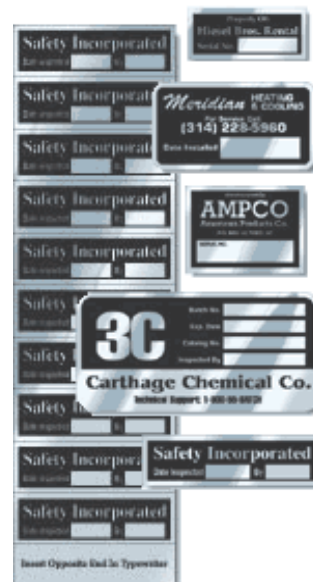

- **FREE set-up on most Decals**
- Custom Die-cutting
- **Custom Color Matching & Pantone Color Matching**
- Copy and/or Color Changes
- **Multiple Copy and/or Color Change Discounts**
- Rush Orders and Expedited Shipping
- **Orders ship in approx. 6 working days**

Where to Use Embossed Aluminum Tags

Visigraph **Embossable*** and **Write-on Aluminum Stickers** can be embossed with a ball point pen or typewriter and may be used for:

- **Machinery Service Records**
- Equipment Marking
- **HVAC Identification**
- Warranted Product Date Markings
- **And More!**

*This material isn't intended to accept ink.

[CLICK HERE FOR A FAST QUOTE!](#)

The Visigraph 100% Satisfaction Guarantee

We pay **careful attention** to every detail on every order we receive, and our **100% Satisfaction Guarantee** is just what it says...you'll love our **aluminum tags** or we'll re-do them. It doesn't happen often, but hey, we're human too! Rest assured, though, that if it does, we'll fix'em free of charge and with **no hassle**.

Calculating the size of your Aluminum Tag